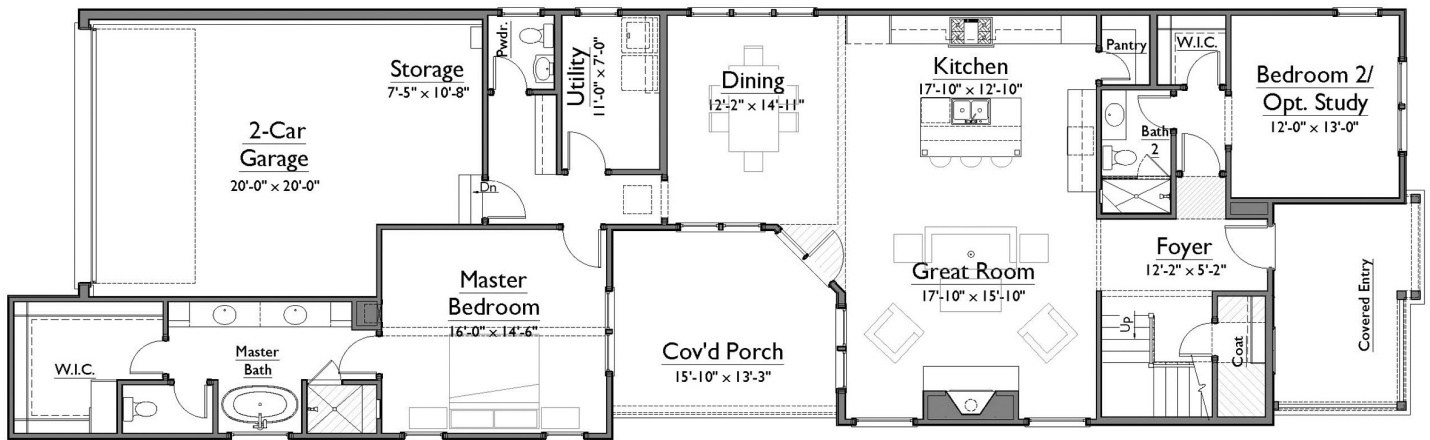

The Hannah

Lot 168 • 109 Filbert Way

4 Bedroom

3 Bath

2,937 Sqft

Featuring:

- Beautiful gas fireplace in Great room
- Large, spa-like Master Suite
- 2 Car Garage

256.384.5051 • Open 7 Days a Week • VillageAtOaklandSprings.com
Marketed by Capstone Realty

FIRST FLOOR

SECOND FLOOR