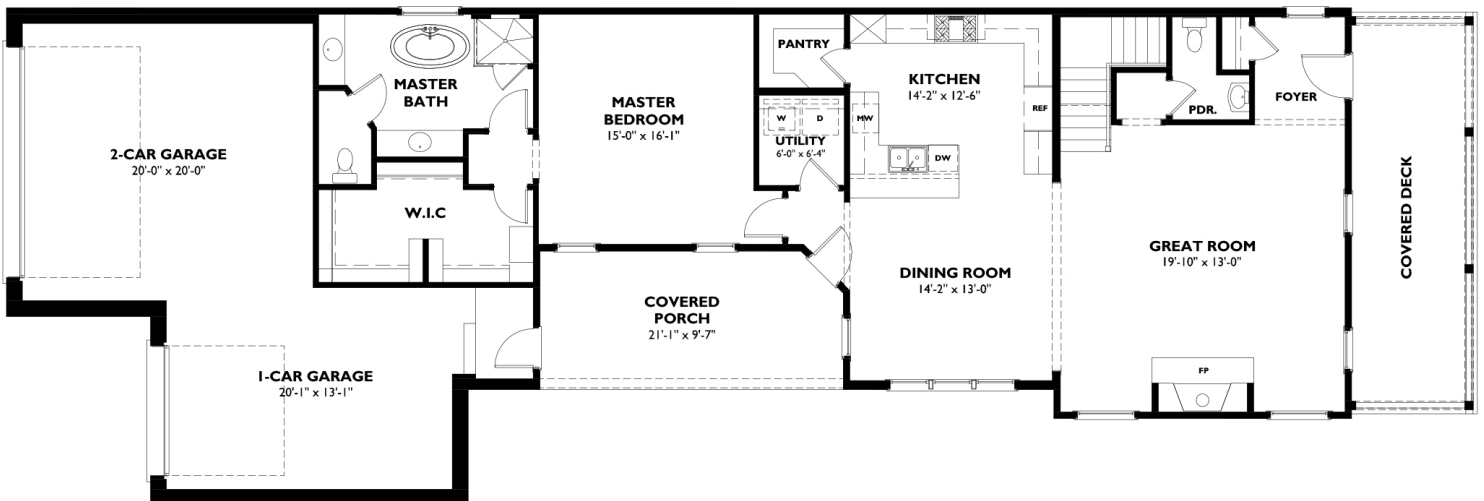

The Elise

Lot 167 • 111 Filbert Way

3 Bedroom

3.5 Bath

2,693 Sqft

Featuring:

- Welcoming front porch and bonus side porch
- First floor master suite
- 3-Car garage

UPPER LEVEL FLOOR PLAN

LOWER LEVEL FLOOR PLAN