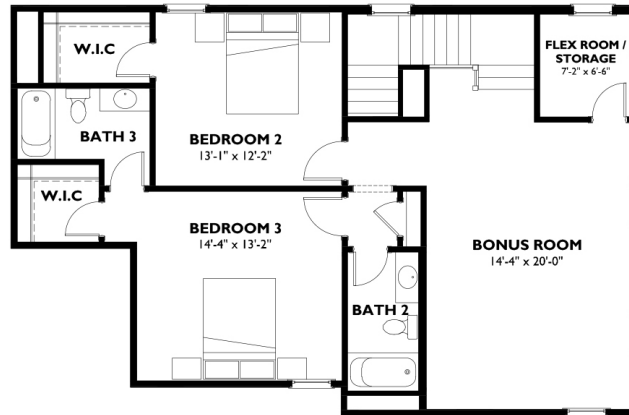

The Elise

Lot 167 • 111 Filbert Way

3 Bedroom

3.5 Bath

2,693 Sqft

Featuring:

- Welcoming front porch and bonus side porch
- First floor master suite
- 3-Car garage

UPPER LEVEL FLOOR PLAN

LOWER LEVEL FLOOR PLAN