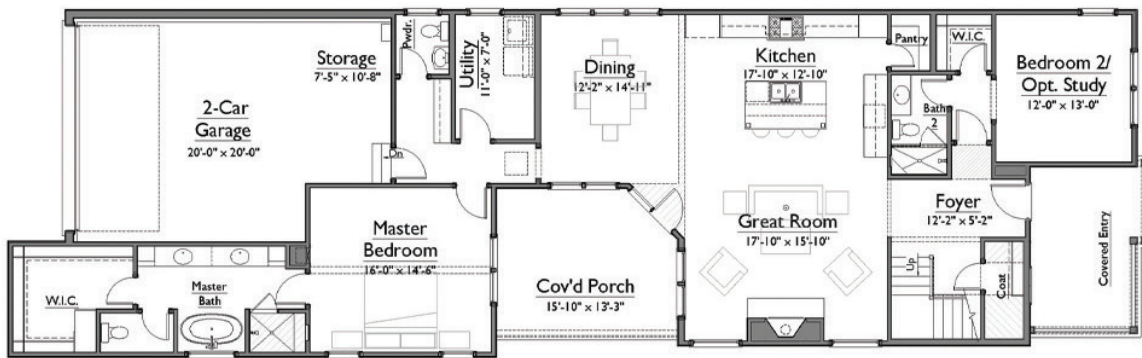

The Hannah

Lot 168 • 109 Filbert Way

4 Bedroom

3 Bath

2,937 Sqft

Featuring:

- Beautiful gas fireplace in Great room
- Large, spa-like Master Suite
- 2 Car Garage

FIRST FLOOR

SECOND FLOOR