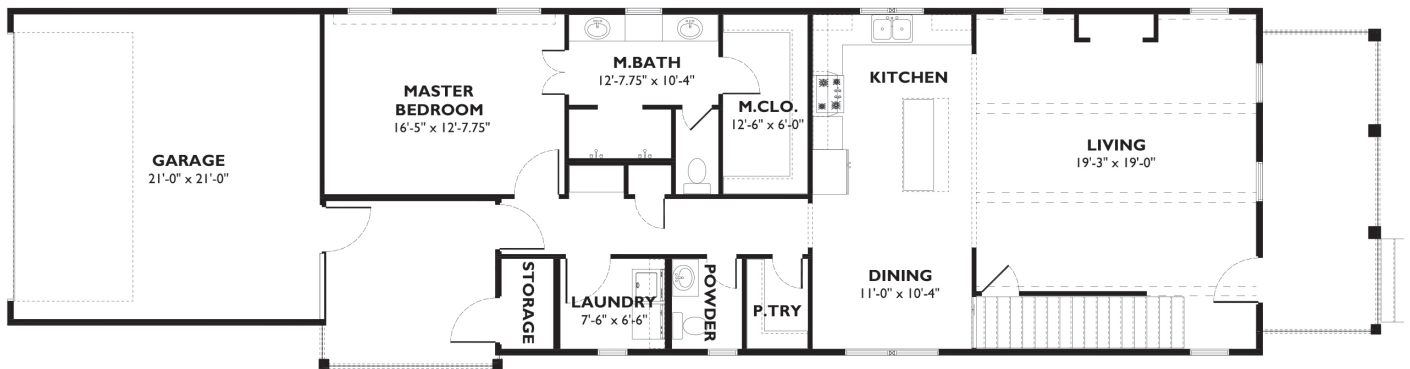

## Lot 34 • 213 Mission St.

---

3 Bedroom

2.5 Bath

1,984 Sqft

### Featuring:

- Large, first-floor Master
- Open-concept floorplan perfect for entertaining
- Large 2nd-floor bonus room

## First Floor

## Second Floor